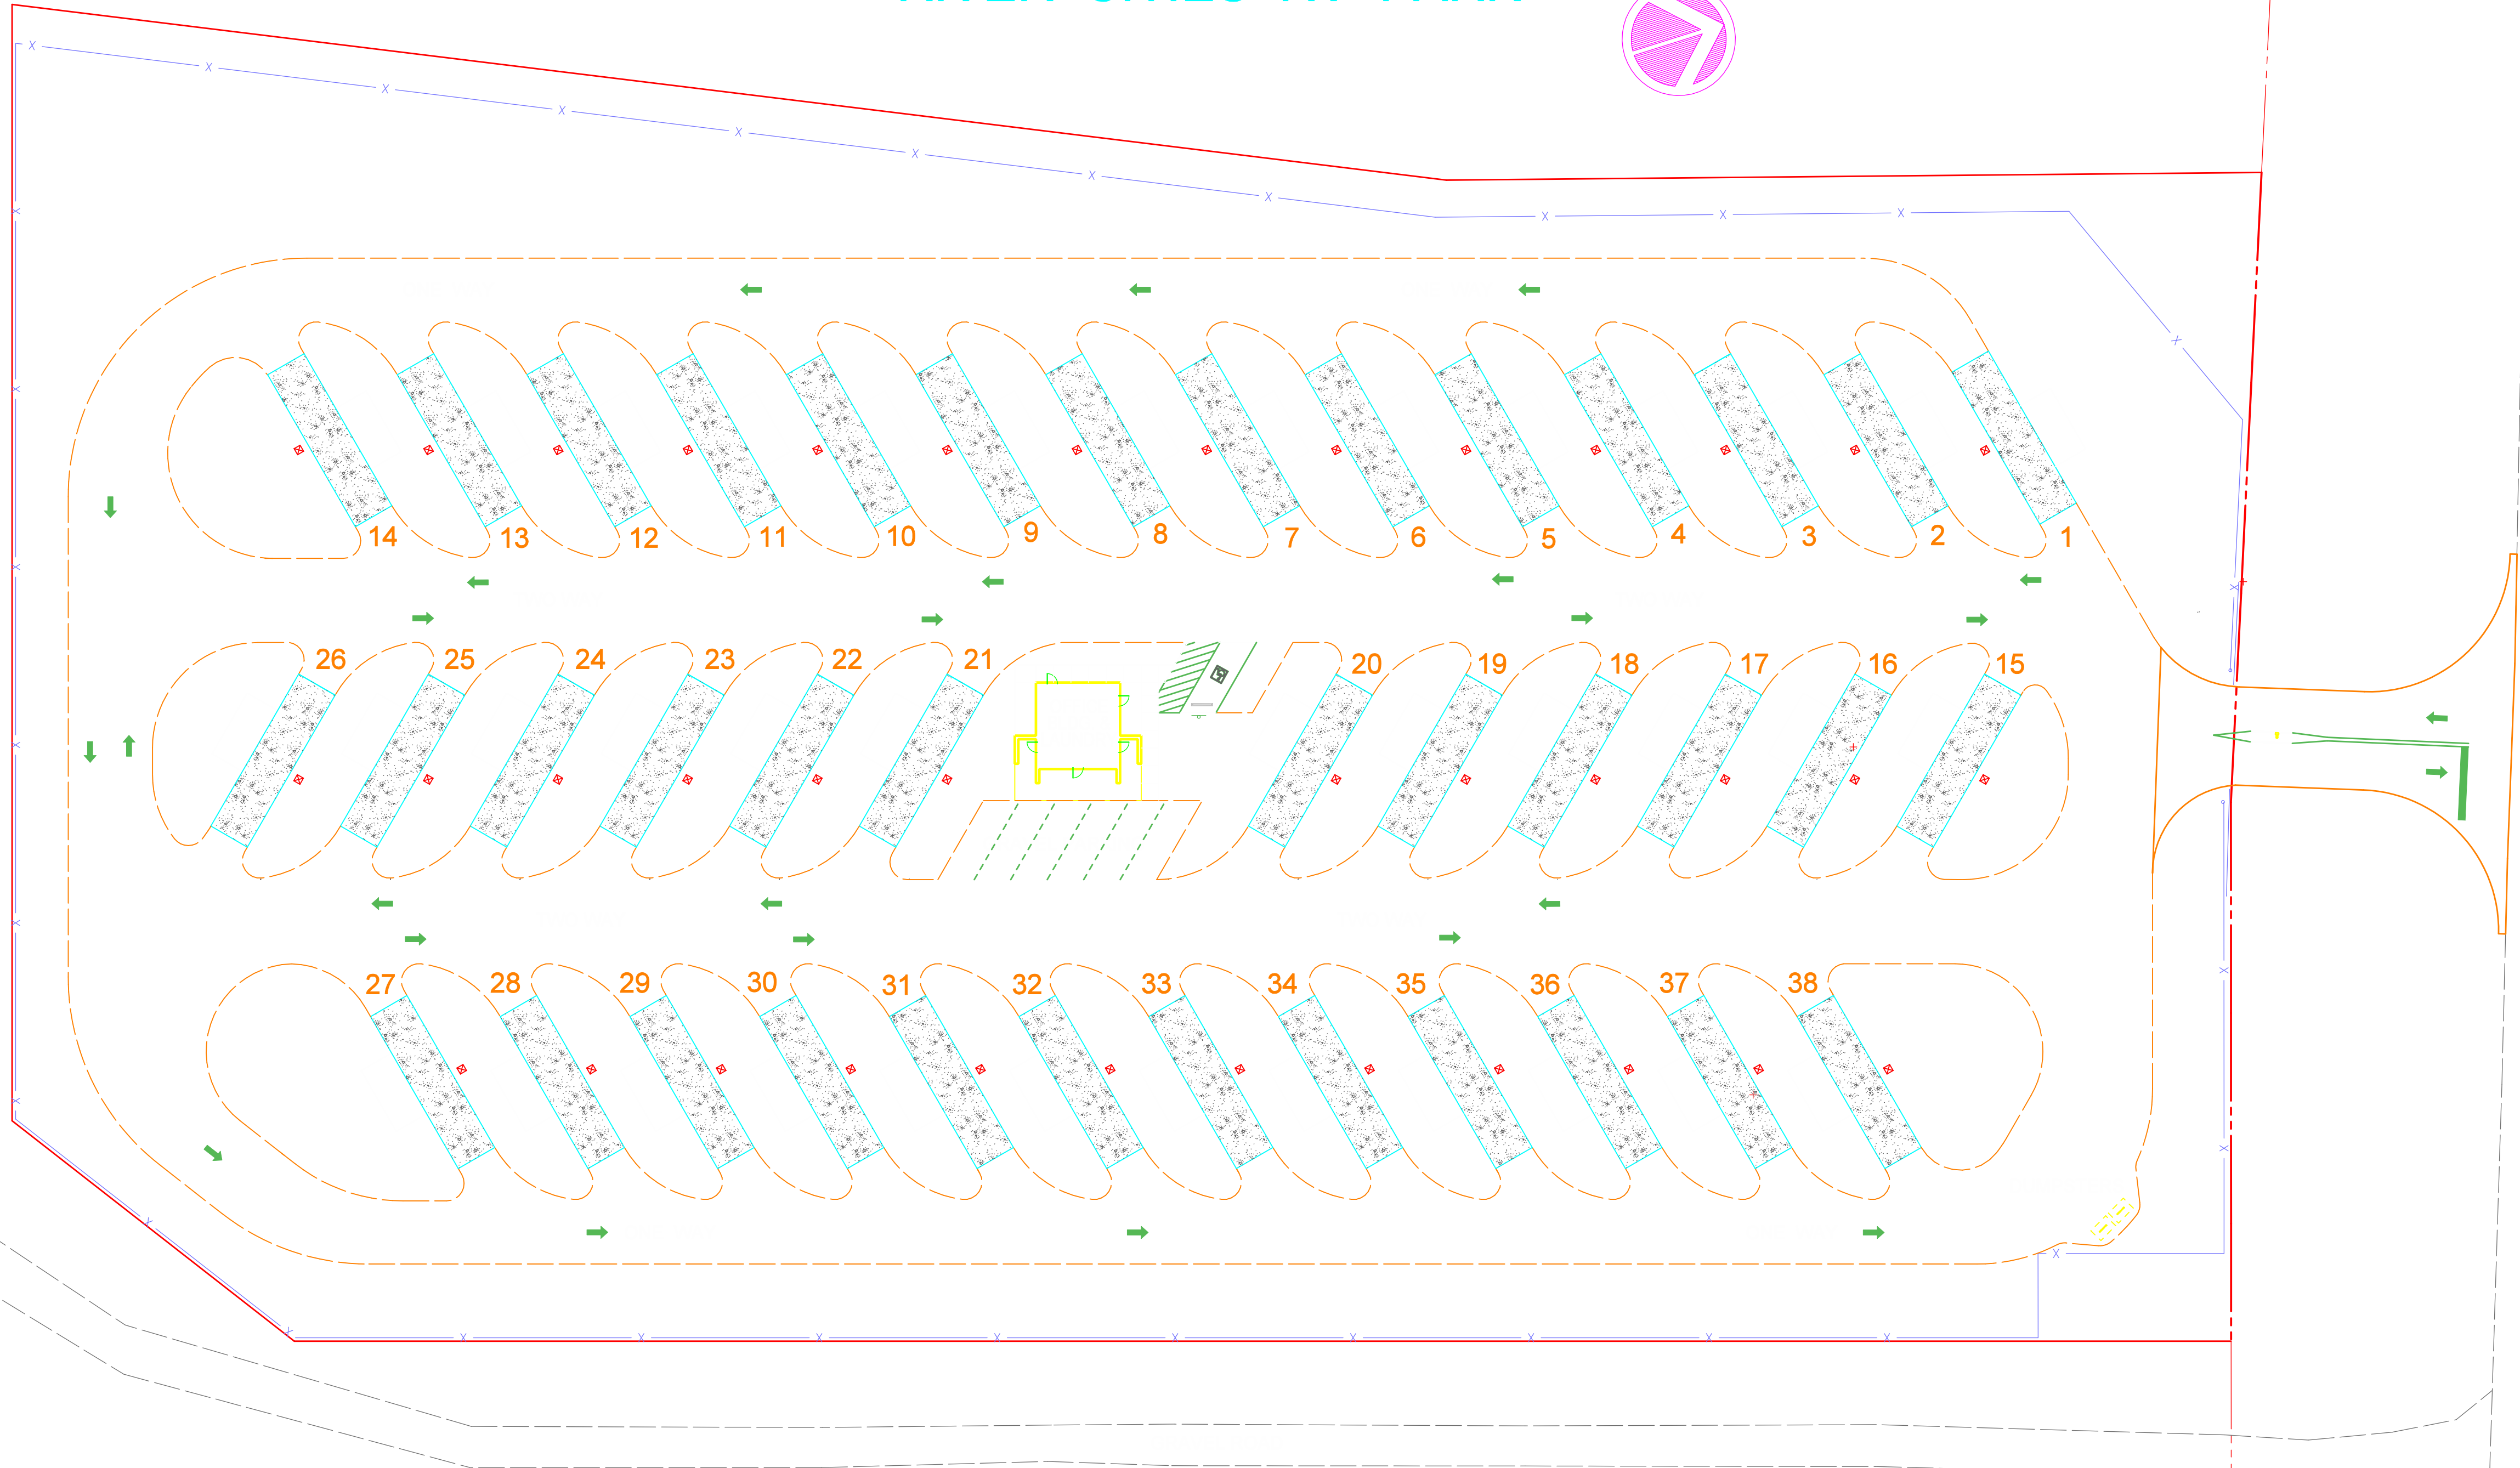

RIVER CITIES RV PARK

RELOCATED LA HWY. NO. 1